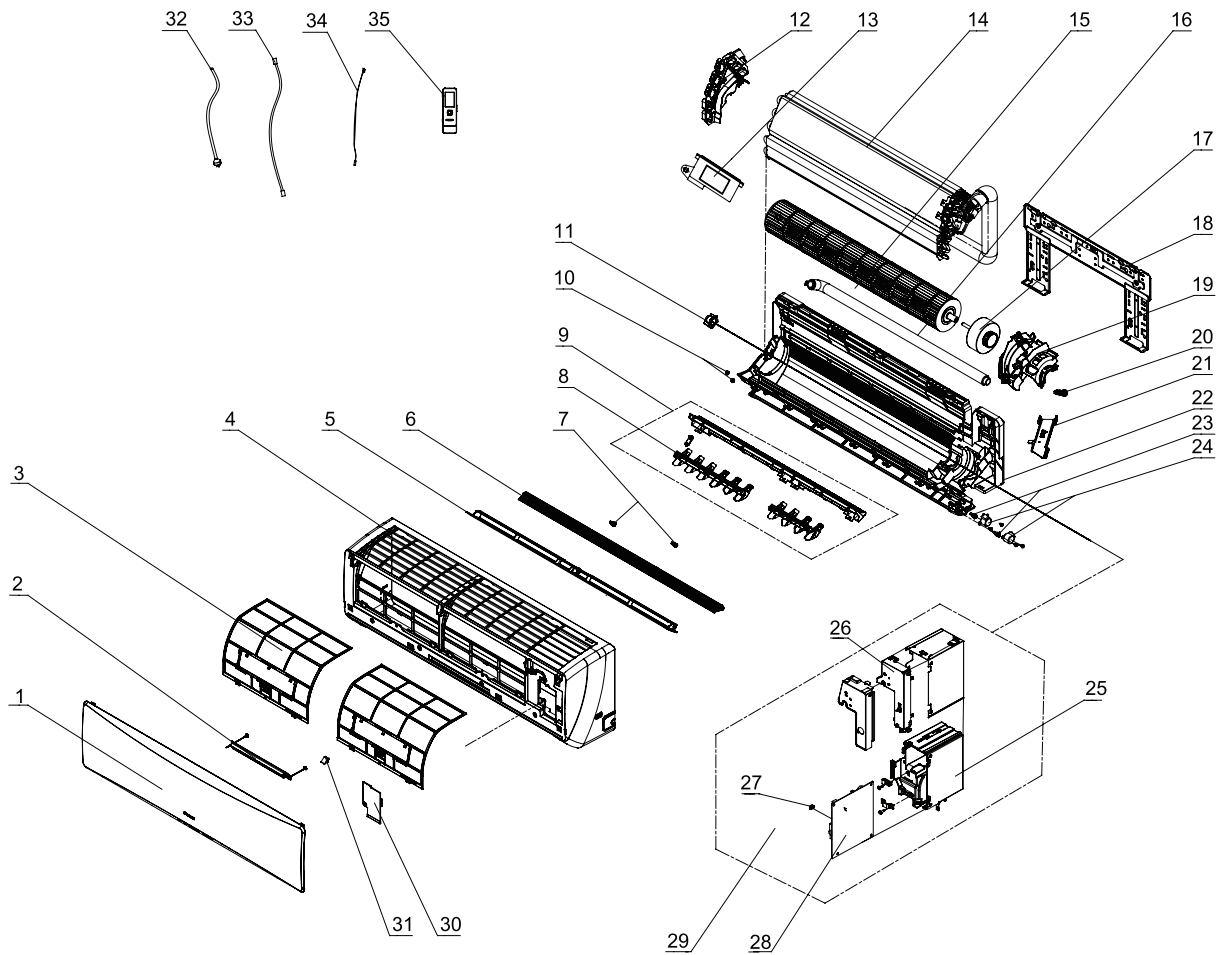

AC4309-I GWH12TB-K3DNA1F/I

Exploded View

AC4309-I GWH12TB-K3DNA1F/I

Spare Parts List

No.	Part Description	Part Code
1	Front Panel	20012850K
2	Display Board	30565140
3	Filter Sub-assy	1112211602
4	Front Case Sub-assy	20012889
5	Guide Louver	10512147
6	Guide Louver(small)	10512127
7	Crank	10582070
8	Air Louver(left)	10512232
9	Helicoid Tongue Sub-assy	2611224401
10	Left Axile Bush	10512037
11	Propeller Axile Bush	1054202101
12	Evaporator Support	24212114
13	Cold Plasma Generator	1114001601
14	Evaporator Assay	1002945
15	Cross Flow Fan	10352033
16	Drainage Hose	523001401 / 523001404
17	Brushless DC Motor	15013314
18	Wall Mounting Frame	1252484
19	Motor Press Plate	26112209
20	Rubber Plug(Water Tray)	76712012
21	Pipe Clamp	2611216402
22	Rear Case Assy	2220216104
23	Axile Bush	10542036
24	Step Motor	15212125
25	Electric Box	2011218101
26	Electric Box Cover	2012240901
27	Jumper	4202300104
28	Main Board	30138000140
29	Electric Box Assy	20102000250
30	Electric Box Cover 2	20122075
31	Screw Cover	24252016
32	Power Cord	4002049115
33	Connecting Cable	4002052331
34	Temperature Sensor	390000455
35	Remote Controller	30510137